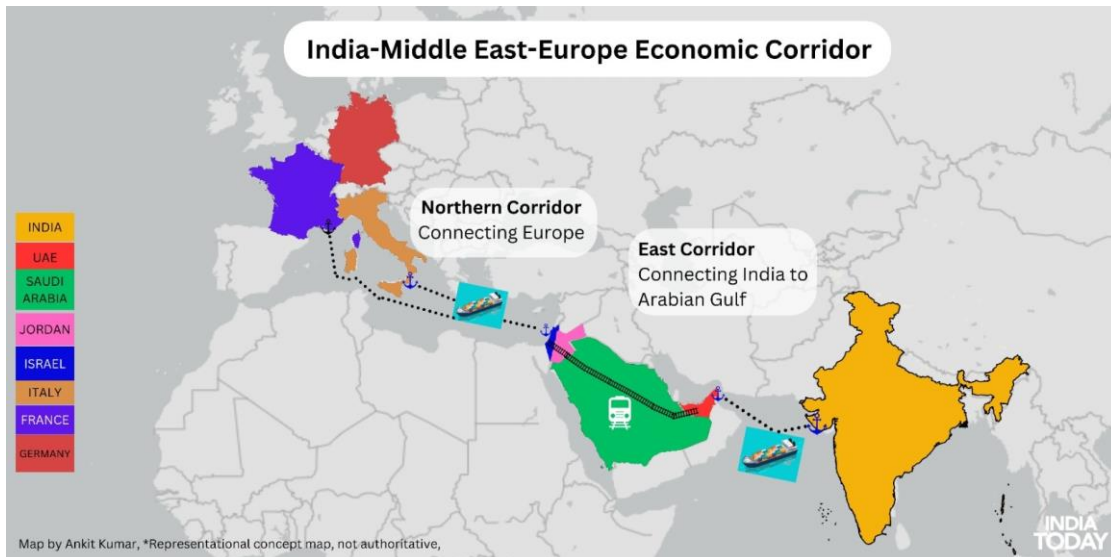

## India-Middle East-Eastern Europe Economic Corridor

**Context:** Prime Minister Narendra Modi has declared the initiation of a mega economic corridor connecting India, the Middle East, and Europe.

- The India-Middle East-Europe Economic Corridor (IMEC) was announced by Prime Minister Narendra Modi at the G20 India Summit.
- IMEC aims to establish economic connectivity between India, the Middle East, and Europe.
- It will address obstacles created by Pakistan's denial of overland access and China's connectivity plans in the region.
- IMEC includes an Eastern Corridor linking India to the Gulf region and a Northern Corridor connecting the Gulf region to Europe.
- The corridor involves railway, ship-rail transit, and road transport routes.
- The MOU on IMEC was signed by India, USA, Saudi Arabia, UAE, European Union, Italy, France, and Germany.
- Better connectivity is seen as a means to increase trade and build trust among nations.
- The G20 Delhi Declaration addressed contentious issues like Ukraine and acknowledged the impact of conflicts on global economic distress.

### Project: A Green and Digital Bridge Across Continents and Civilizations

- The rail and shipping corridor is a part of the Partnership for Global Infrastructure Investment (PGII), which involves G7 nations collaborating to fund infrastructure projects in developing nations.
- PGII is viewed as a response to China's Belt and Road Initiative, a massive global infrastructure program.
- The corridor's primary objective is to facilitate increased trade among the participating countries, including the trade of energy products.
- It is considered a substantial and ambitious countermeasure to China's infrastructure program, which seeks to enhance China's economic connectivity with the world.
- The corridor will consist of various components, including a railway connection, an electricity cable, a hydrogen pipeline, and a high-speed data cable.